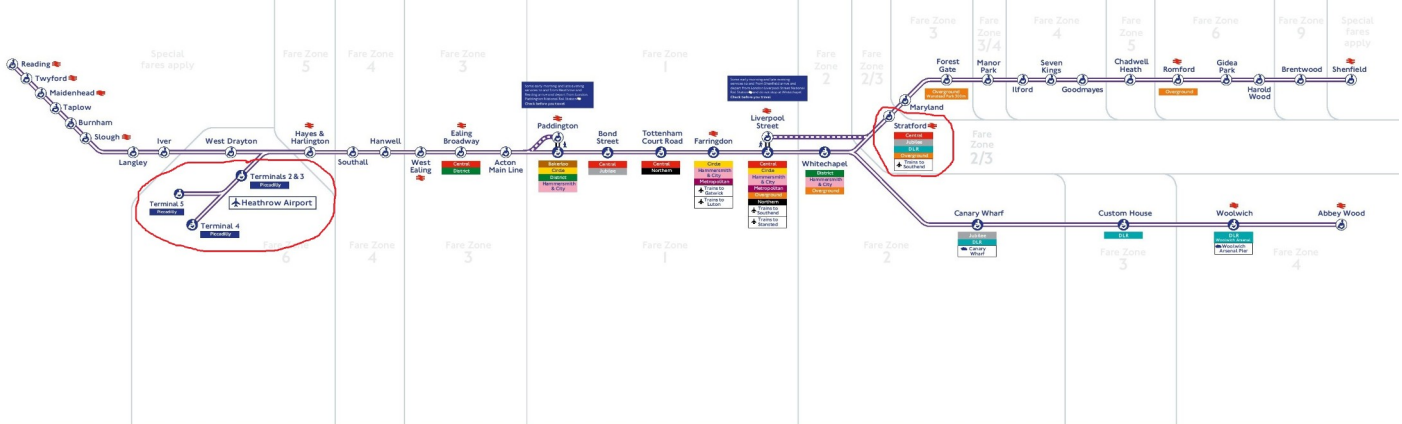

SEVERN
BUSINESS
COLLEGE

How do I get from Heathrow Airport to Severn Business College using the London Underground?
Go to the London Underground at Heathrow Airport and take the Elizabeth Line to Stratford Station. Change trains at Stratford Station to the Central Line, which will take you to Leytonstone Station. Leytonstone Station is only a 2-minute walk away from Severn Business College.

Elizabeth line

Heathrow Airport >> London Underground Elizabeth Line >> Stratford Station (change train to Central Line) >> Leytonstone Station

RED COLOUR IS CENTRAL LINE

Severn Business College, Church Lane Chambers, 11-12 Church Lane, Leytonstone, London, E11 1HG, UK.